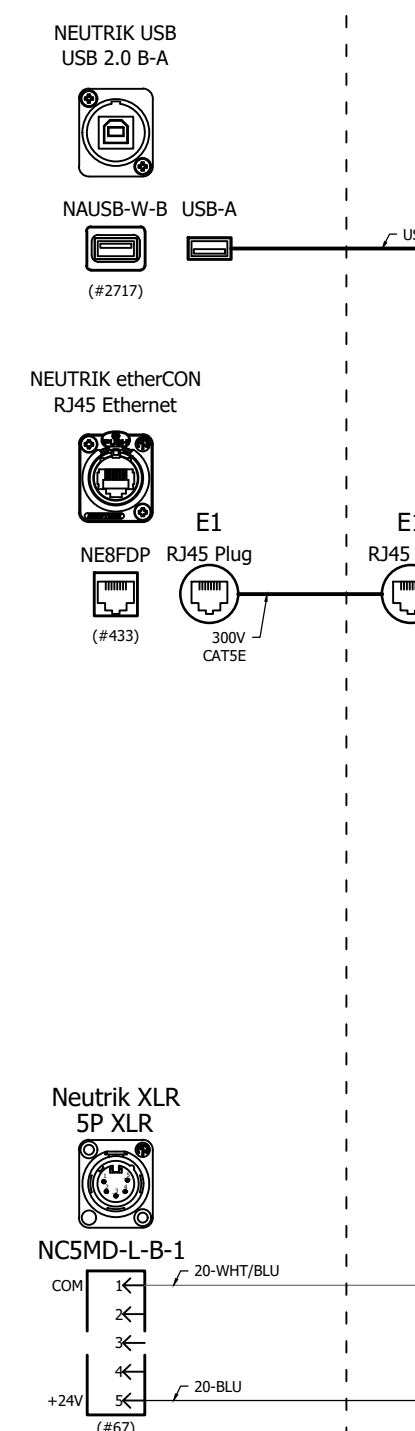

STAGEHAND PRO 4 - 5HP

Not Connected on Stagehand Card

BRAKE TEST PCB REV D