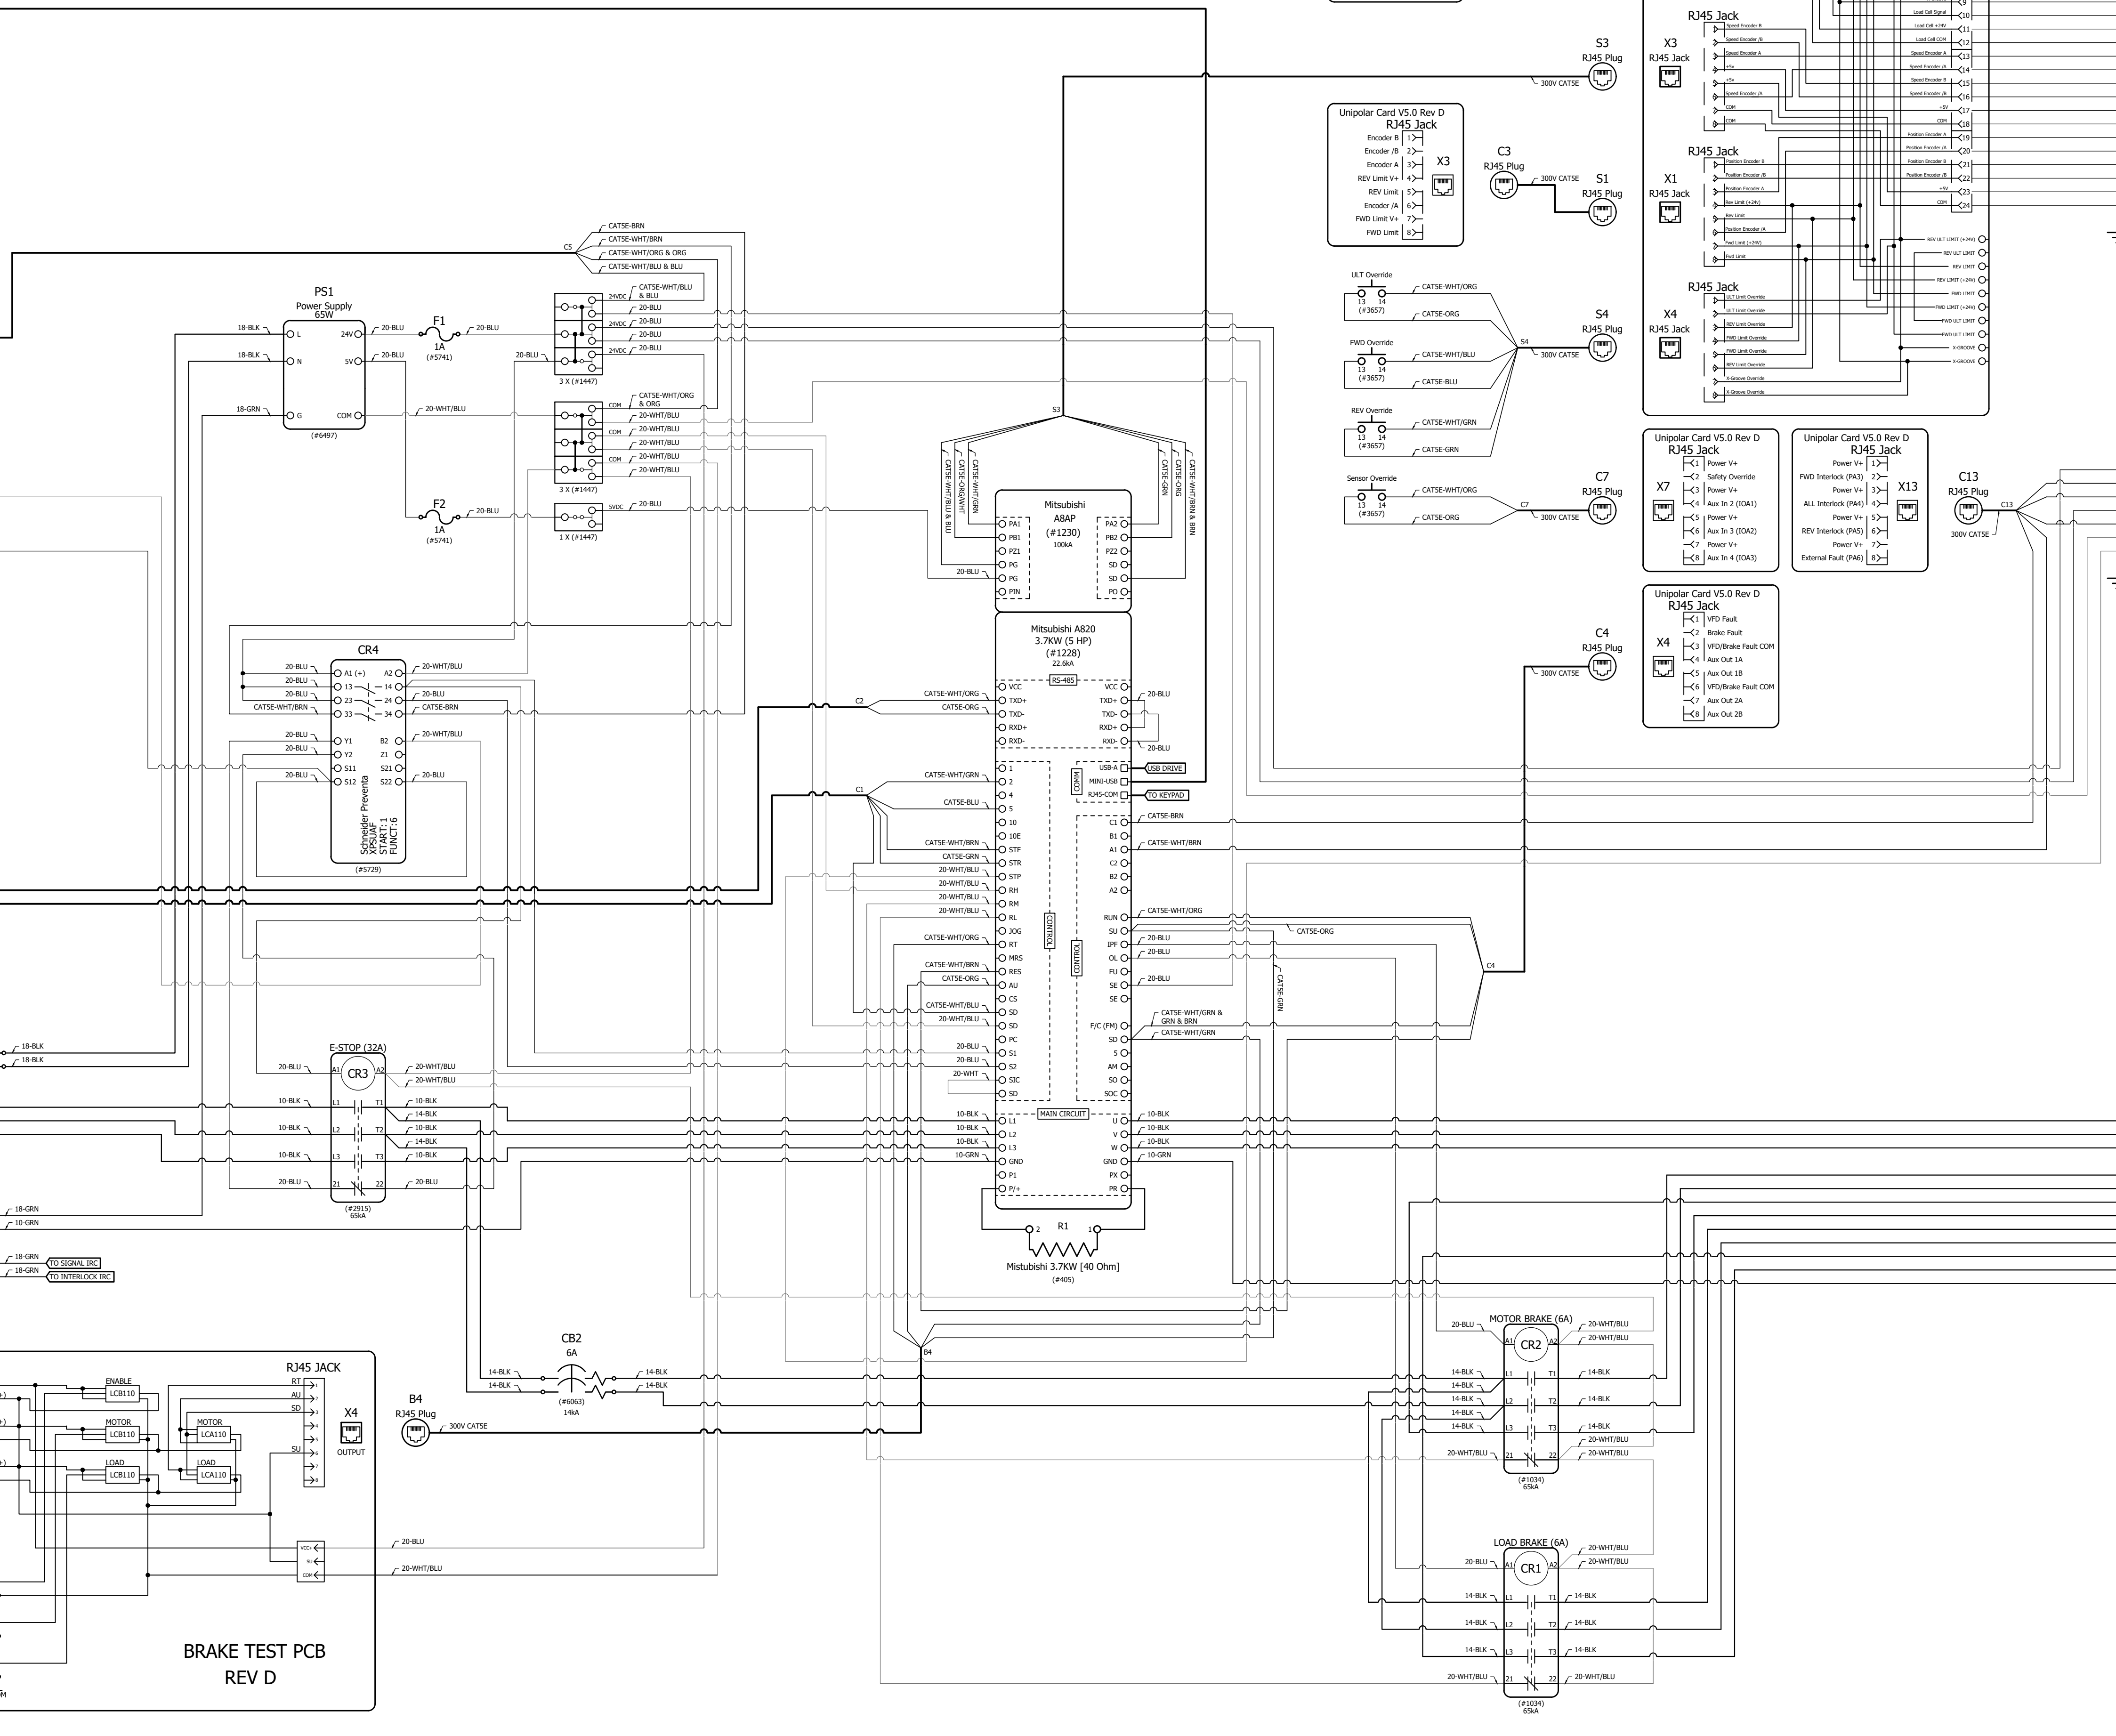

STAGEHAND PRO 4 - 5HP

Not Connected on Stagehand Card

BRAKE TEST PCB REV D