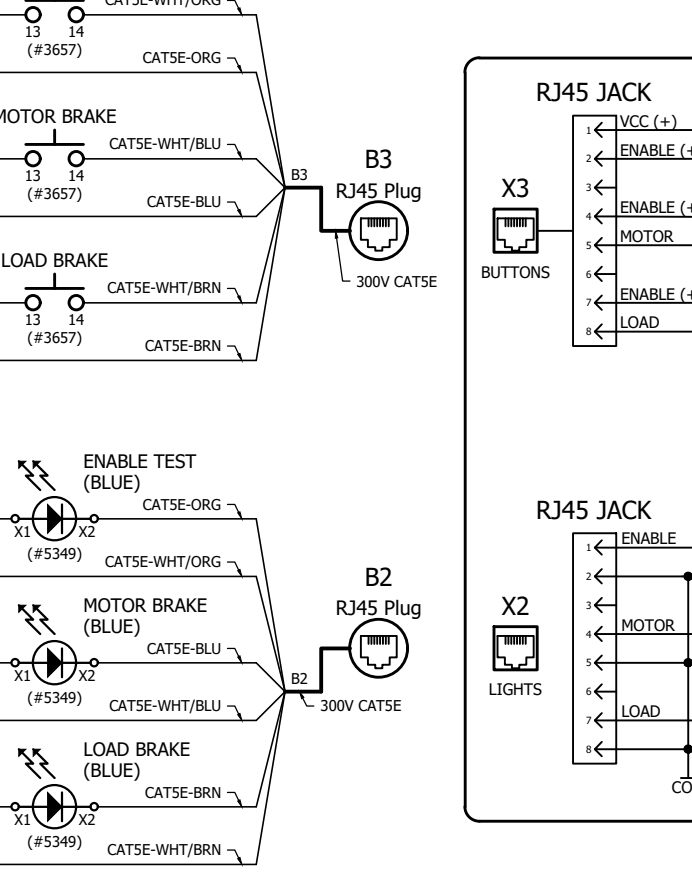

STAGEHAND PRO 4 - 5HP

Not Connected on Stagehand Card

BRAKE TEST PCB REV D