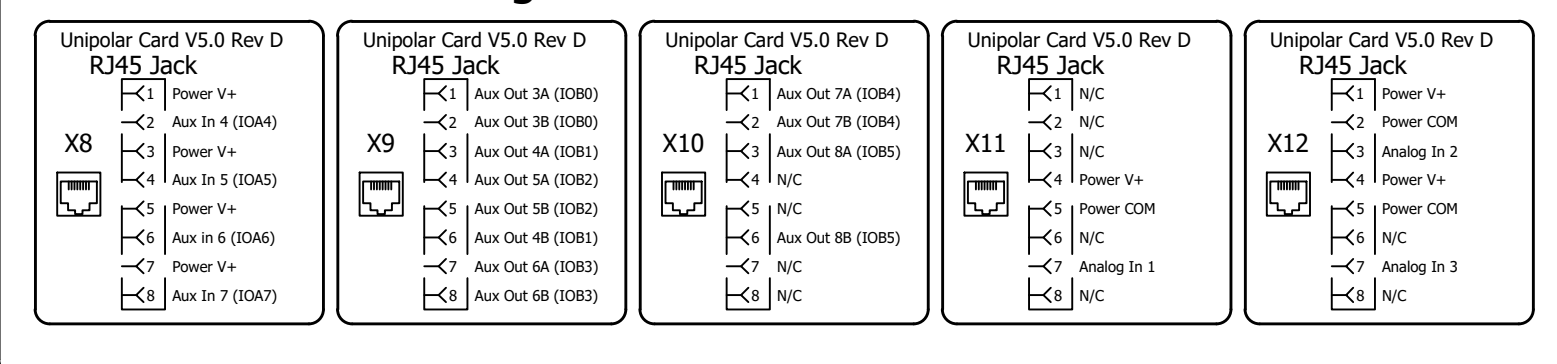

STAGEHAND PRO 4 - 5HP

Not Connected on Stagehand Card

BRAKE TEST PCB REV D