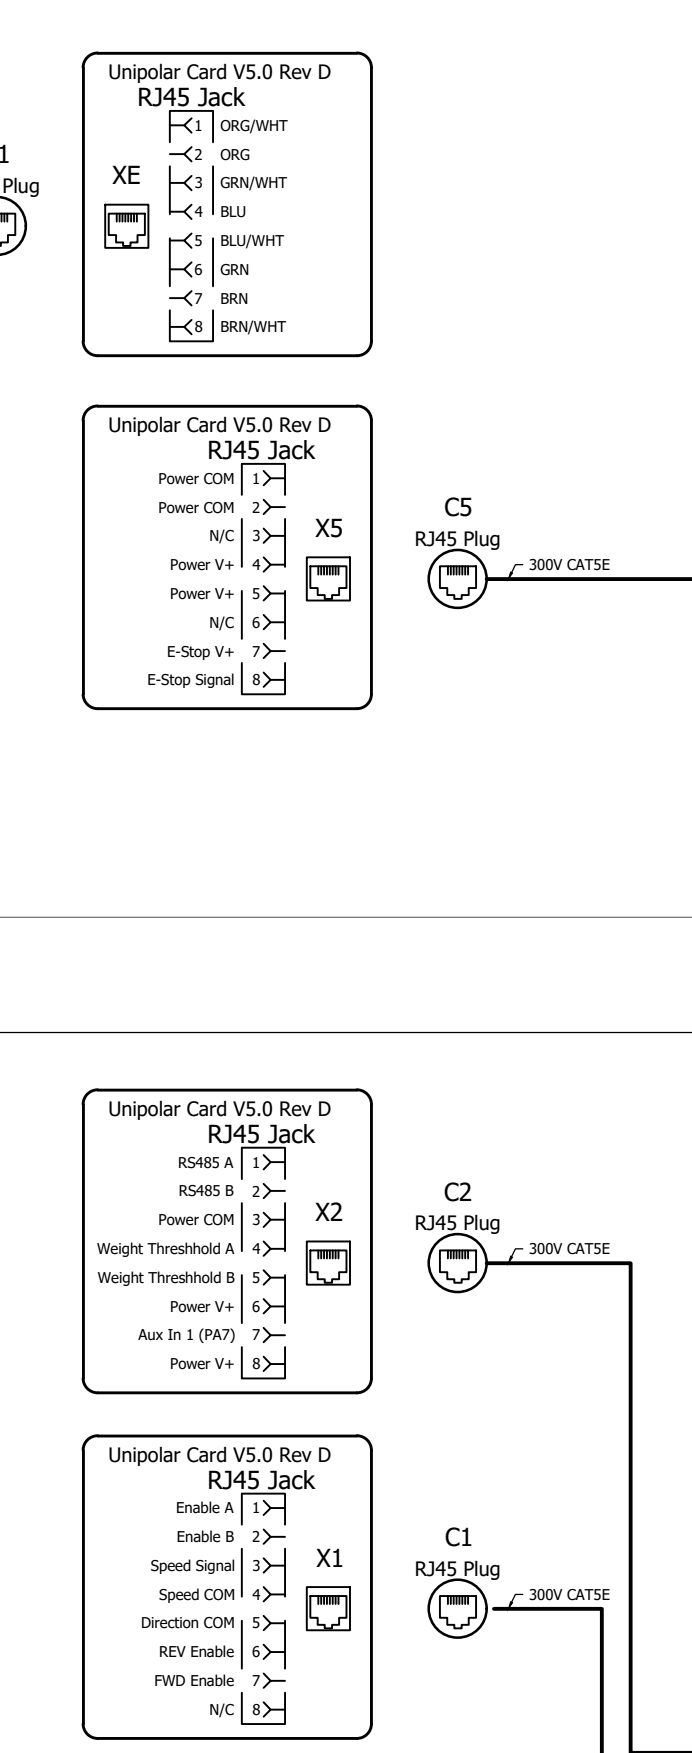

STAGEHAND PRO 4 - 5HP

Not Connected on Stagehand Card

BRAKE TEST PCB REV D