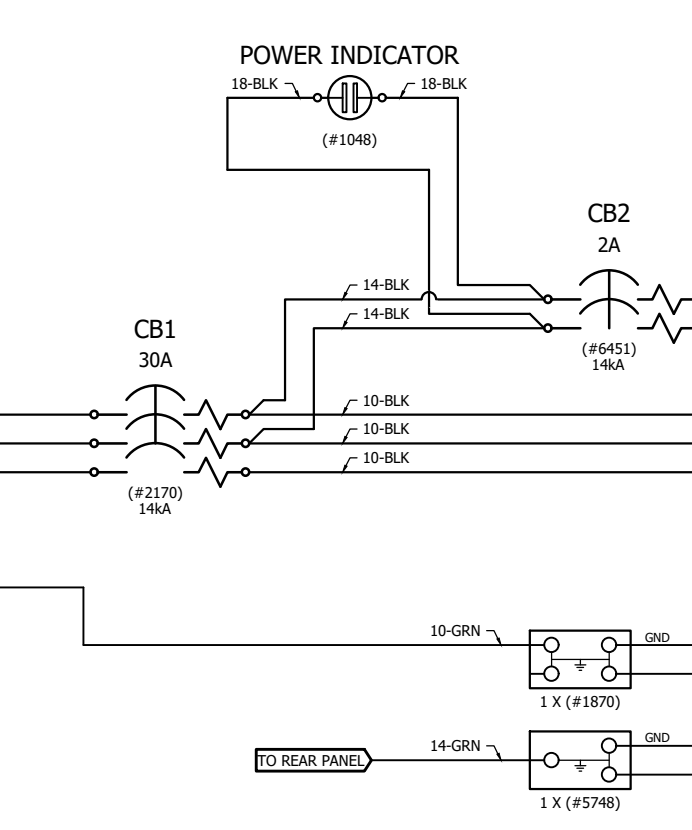

STAGEHAND PRO 4 - 5HP

Not Connected on Stagehand Card

BRAKE TEST PCB REV D